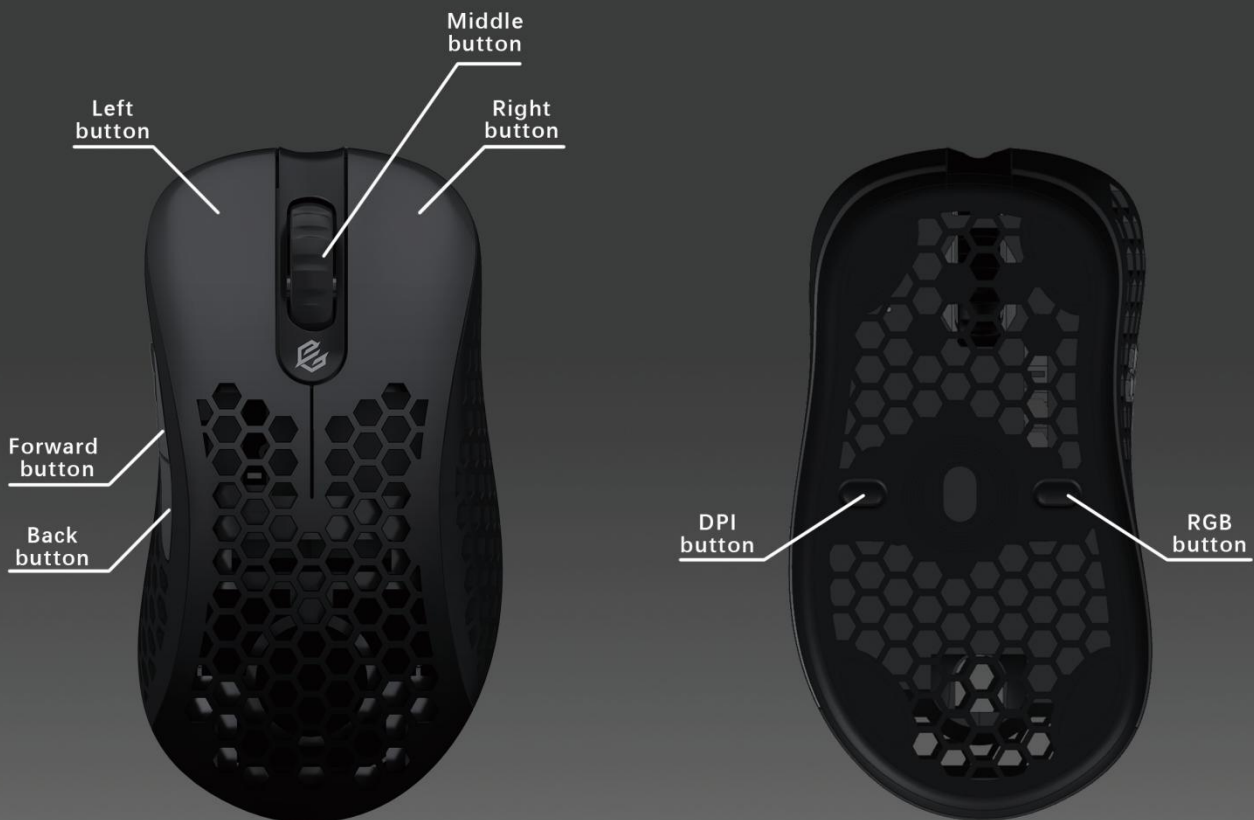

SK-L ACE EDITION

Download the software at www.gm-wolves.com

Size:125mmX68mmX42mm
Weight:65g±2g
Coating:Matte
Cable:Paracord
Sensor:Pixart PMW3360
Button:7 Buttons
Switch:Omron D2FC-F-K(50M)
Scroll wheel: TTC E-sport encoder
Feet:Teflon
RGB:Yes
Software: Yes